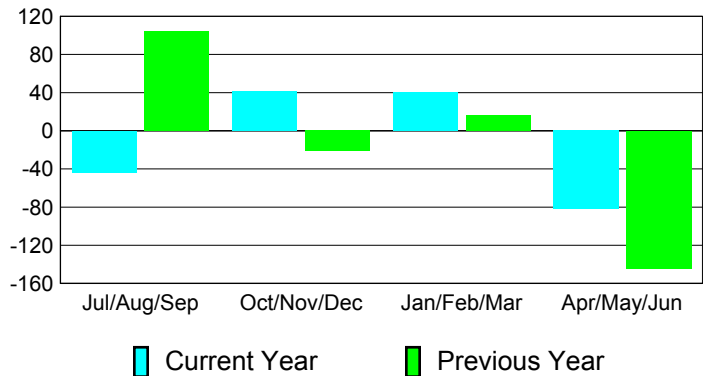

Membership Results
2010-2011

Membership
2009-2010

Month	Net Memb Goal	Actual New Memb	Actual Dropped Memb	Gain/Loss of Memb	Gain/Loss of Memb
Jul/Aug/Sep	0	18	-62	-44	104
Oct/Nov/Dec	0	113	-72	41	-21
Jan/Feb/Mar	0	51	-11	40	16
Apr/May/June	0	50	-132	-82	-144
Totals	0	232	-277	-45	-45

Membership Results 2010-2011

Goal, New, Dropped, Gain/Loss

Comparison of Membership Gain/Loss

Current Year Compared to the Previous Year

Gender Comparison 2010-2011

Jul/Aug/Sep

Oct/Nov/Dec

Jan/Feb/Mar