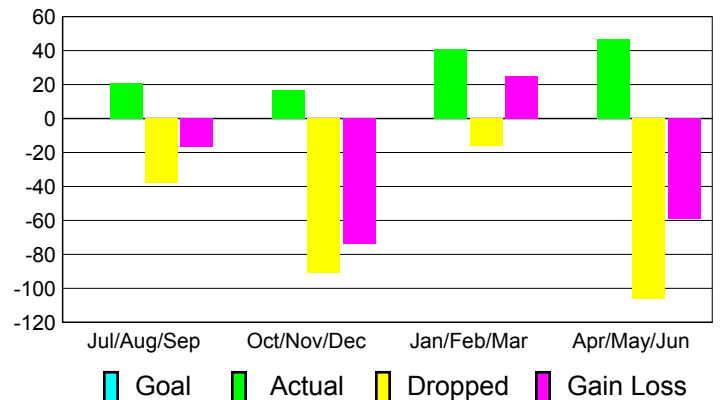

Membership Results 2010-2011

Goal, New, Dropped, Gain/Loss

Comparison of Membership Gain/Loss

Current Year Compared to the Previous Year