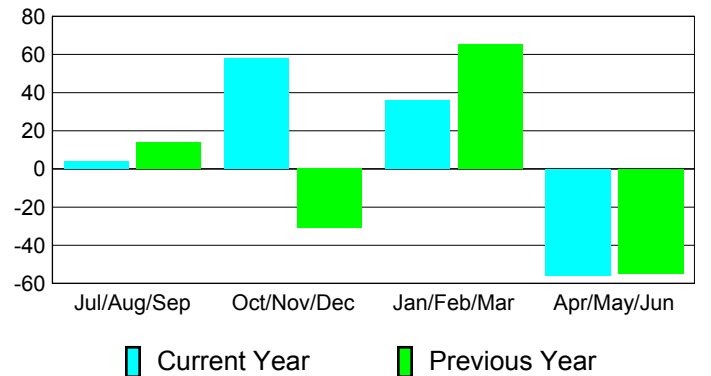

Gender Comparison 2010-2011

Male

Female