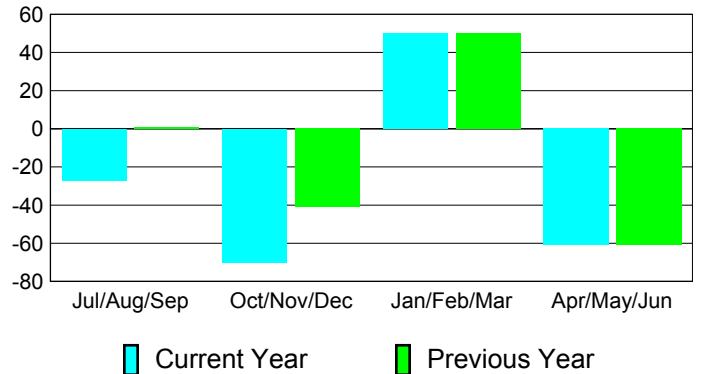

Gender Comparison 2010-2011

Male

Female