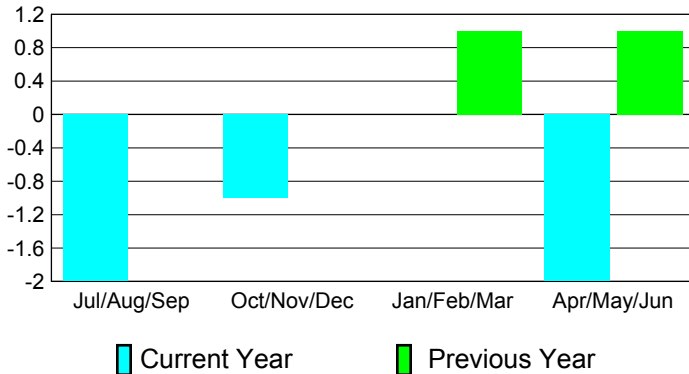

2010-2011 GMT Reports for District (or Undistricted) **District 310 C**

GMT: **SOMSAKDI LOVISUTH**

Location: **THAILAND**

GMT CA: **5**

CLUBS

Club Results
2010-2011

Clubs
2009-2010

Month	New Club Goal	Actual New Clubs	Actual Dropped Clubs	Gain/Loss of Clubs	Gain/Loss of Clubs
Jul/Aug/Sep	0	0	-2	-2	0
Oct/Nov/Dec	0	0	-1	-1	0
Jan/Feb/Mar	0	0	0	0	1
Apr/May/June	0	0	-2	-2	1
Totals	0	0	-5	-5	2

Club Results 2010-2011

Goal, New, Dropped, Gain/Loss

Comparison of Club Gain/Loss

Current Year Compared to the Previous Year

YTD Status Quo Clubs 2010-2011

Status Quo Clubs Compared to Status Quo Members

MEMBERSHIP

Membership Results
2010-2011

Membership
2009-2010

Month	Net Memb Goal	Actual New Memb	Actual Dropped Memb	Gain/Loss of Memb	Gain/Loss of Memb
Jul/Aug/Sep	0	26	-53	-27	1
Oct/Nov/Dec	0	25	-95	-70	-41
Jan/Feb/Mar	0	80	-30	50	50
Apr/May/June	0	28	-89	-61	-61
Totals	0	159	-267	-108	-51

Membership Results 2010-2011

Goal, New, Dropped, Gain/Loss

Comparison of Membership Gain/Loss

Current Year Compared to the Previous Year

Gender Comparison 2010-2011

Male

Female