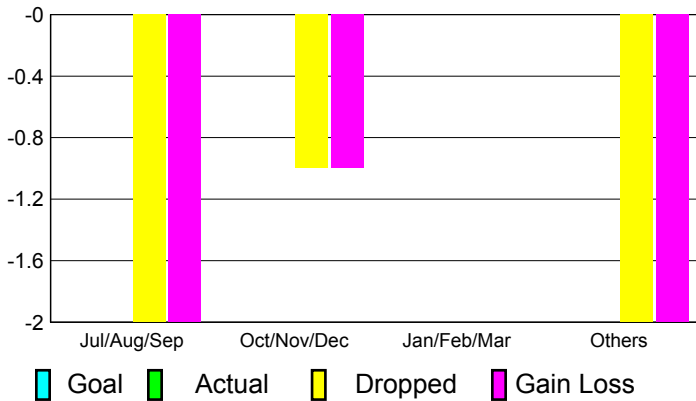

2010-2011 GMT Reports for District (or Undistricted) **District 310 C**

GMT: **SOMSAKDI LOVISUTH**

Location: **THAILAND**

GMT CA: **5**

CLUBS

Club Results
2010-2011

Clubs
2009-2010

Month	New Club Goal	Actual New Clubs	Actual Dropped Clubs	Gain/Loss of Clubs	Gain/Loss of Clubs
Jul/Aug/Sep	0	0	-2	-2	0
Oct/Nov/Dec	0	0	-1	-1	0
Jan/Feb/Mar	0	0	0	0	1
Apr/May/June	0	0	-2	-2	1
Totals	0	0	-5	-5	2

Club Results 2010-2011

Goal, New, Dropped, Gain/Loss

Comparison of Club Gain/Loss

Current Year Compared to the Previous Year