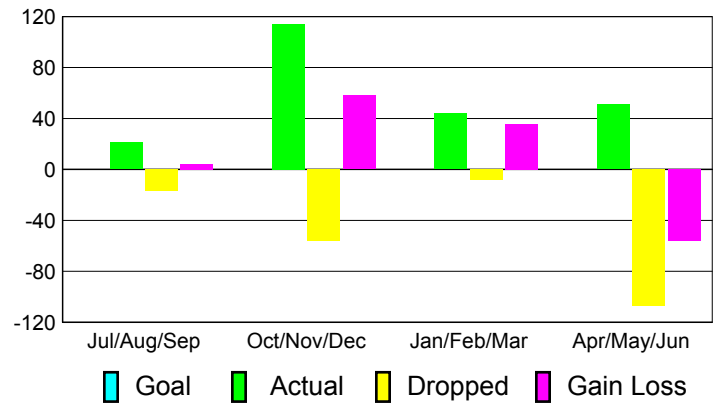

Membership Results 2010-2011

Goal, New, Dropped, Gain/Loss

Comparison of Membership Gain/Loss

Current Year Compared to the Previous Year