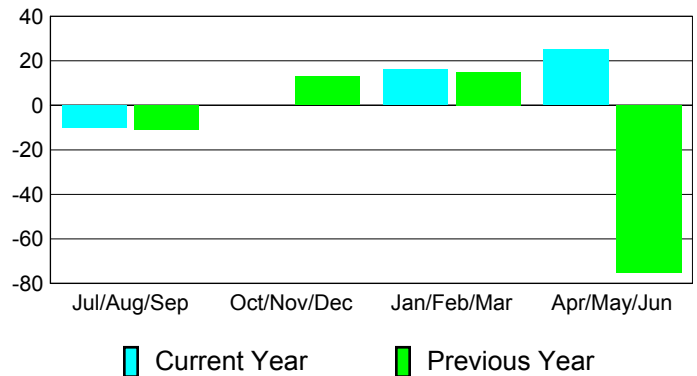

Gender Comparison 2010-2011

Jul/Aug/Sep

Oct/Nov/Dec

Jan/Feb/Mar

Apr/May/Jun

Male

Female