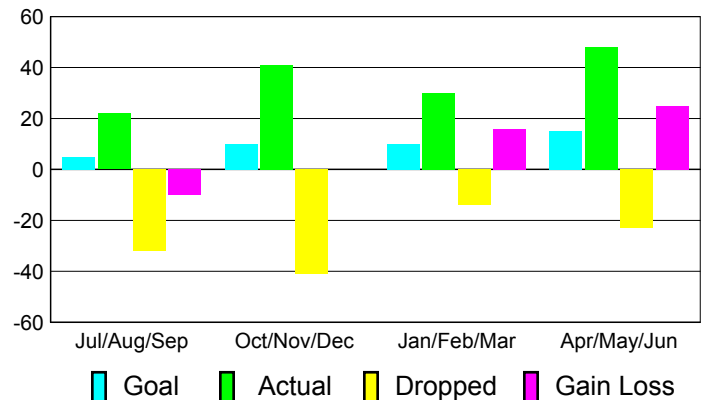

Membership Results 2010-2011

Goal, New, Dropped, Gain/Loss

Comparison of Membership Gain/Loss

Current Year Compared to the Previous Year