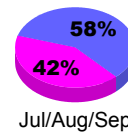

Gender Comparison 2010-2011