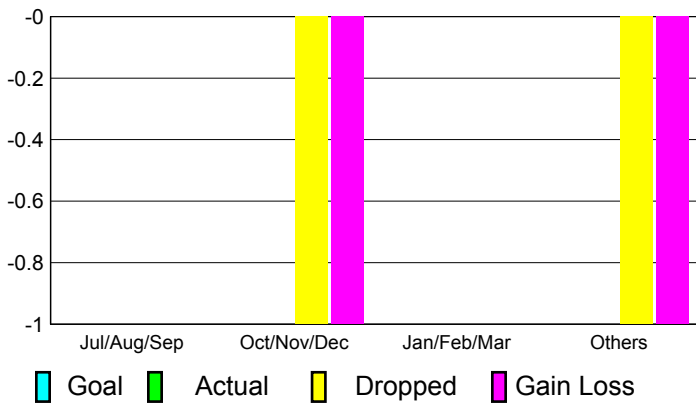

2010-2011 GMT Reports for District (or Undistricted) **District 310 E**

GMT: **SOMSAKDI LOVISUTH**

Location: **THAILAND**

GMT CA: **5**

CLUBS

Club Results
2010-2011

Clubs
2009-2010

Month	New Club Goal	Actual New Clubs	Actual Dropped Clubs	Gain/Loss of Clubs	Gain/Loss of Clubs
Jul/Aug/Sep	0	0	0	0	2
Oct/Nov/Dec	0	0	-1	-1	1
Jan/Feb/Mar	0	0	0	0	1
Apr/May/Jun	0	0	-1	-1	0
Totals	0	0	-2	-2	4

Club Results 2010-2011

Goal, New, Dropped, Gain/Loss

Comparison of Club Gain/Loss

Current Year Compared to the Previous Year