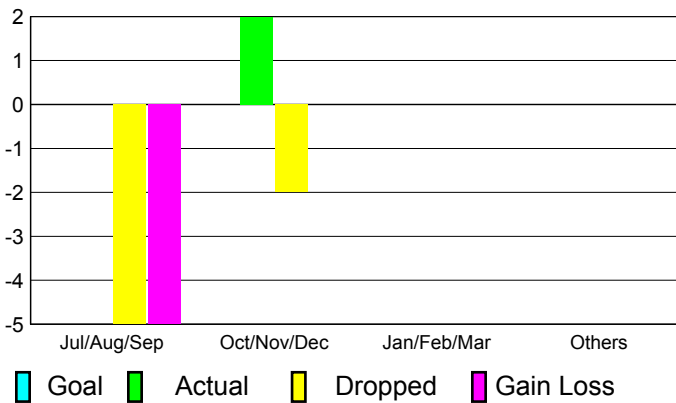

GMT: **SOMSAKDI LOVISUTH**

Location: **THAILAND**

GMT CA: **5**

CLUBS

Club Results
2010-2011

Clubs
2009-2010

Month	New Club Goal	Actual New Clubs	Actual Dropped Clubs	Gain/Loss of Clubs	Gain/Loss of Clubs
Jul/Aug/Sep	0	0	-5	-5	2
Oct/Nov/Dec	0	2	-2	0	0
Jan/Feb/Mar	0	0	0	0	0
Apr/May/June	0	0	0	0	1
Totals	0	2	-7	-5	3

Club Results 2010-2011

Goal, New, Dropped, Gain/Loss

Comparison of Club Gain/Loss

Current Year Compared to the Previous Year

YTD Status Quo Clubs 2010-2011

Status Quo Clubs Compared to Status Quo Members

MEMBERSHIP