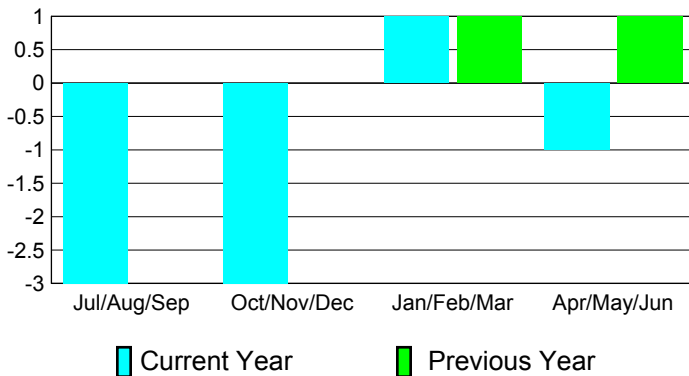

2010-2011 GMT Reports for District (or Undistricted) **District 310 A1**

GMT: **SOMSAKDI LOVISUTH**

Location: **THAILAND**

GMT CA: **5**

CLUBS

Club Results
2010-2011

Clubs
2009-2010

Month	New Club Goal	Actual New Clubs	Actual Dropped Clubs	Gain/Loss of Clubs	Gain/Loss of Clubs
Jul/Aug/Sep	0	0	-3	-3	0
Oct/Nov/Dec	0	0	-3	-3	0
Jan/Feb/Mar	0	0	1	1	1
Apr/May/June	0	0	-1	-1	1
Totals	0	0	-6	-6	2

Club Results 2010-2011

Goal, New, Dropped, Gain/Loss

Comparison of Club Gain/Loss

Current Year Compared to the Previous Year

YTD Status Quo Clubs 2010-2011

Status Quo Clubs Compared to Status Quo Members

MEMBERSHIP

Membership Results
2010-2011

Membership
2009-2010

Month	Net Memb Goal	Actual New Memb	Actual Dropped Memb	Gain/Loss of Memb	Gain/Loss of Memb
Jul/Aug/Sep	0	21	-38	-17	-6
Oct/Nov/Dec	0	17	-91	-74	-66
Jan/Feb/Mar	0	41	-16	25	40
Apr/May/June	0	47	-106	-59	-43
Totals	0	126	-251	-125	-75

Membership Results 2010-2011

Goal, New, Dropped, Gain/Loss

Comparison of Membership Gain/Loss

Current Year Compared to the Previous Year

Gender Comparison 2010-2011

Jul/Aug/Sep

Oct/Nov/Dec

Jan/Feb/Mar

Apr/May/June

Male

Female