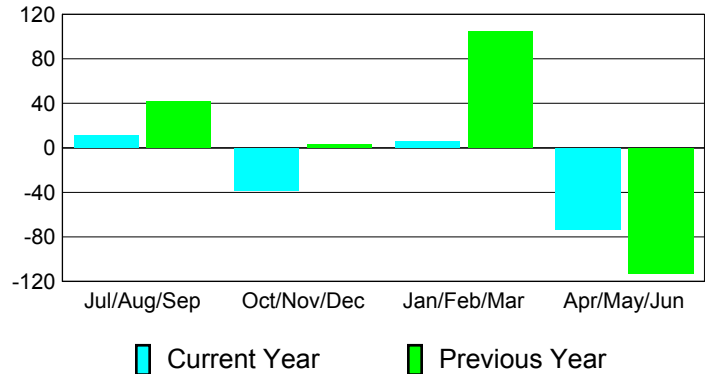

Gender Comparison 2010-2011

Jul/Aug/Sep

Oct/Nov/Dec

Jan/Feb/Mar

Apr/May/Jun

Male

Female