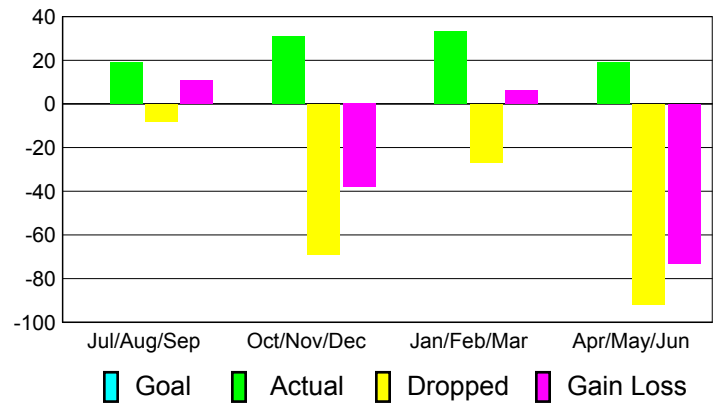

Membership Results 2010-2011

Goal, New, Dropped, Gain/Loss

Comparison of Membership Gain/Loss

Current Year Compared to the Previous Year