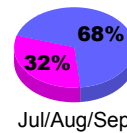

Gender Comparison 2010-2011