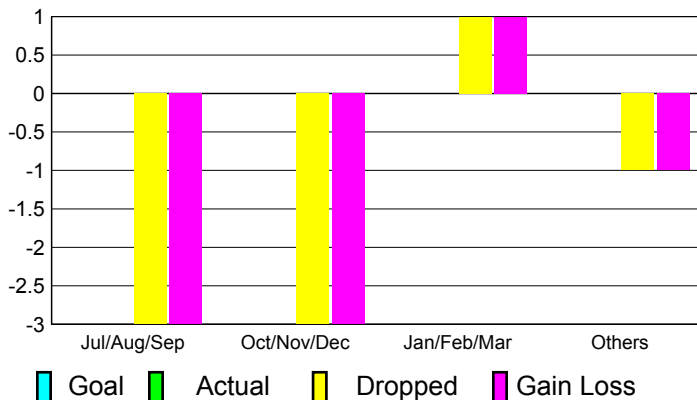

2010-2011 GMT Reports for District (or Undistricted) **District 310 A1**

GMT: **SOMSAKDI LOVISUTH**

Location: **THAILAND**

GMT CA: **5**

CLUBS

Club Results
2010-2011

Clubs
2009-2010

Month	New Club Goal	Actual New Clubs	Actual Dropped Clubs	Gain/Loss of Clubs	Gain/Loss of Clubs
Jul/Aug/Sep	0	0	-3	-3	0
Oct/Nov/Dec	0	0	-3	-3	0
Jan/Feb/Mar	0	0	1	1	1
Apr/May/June	0	0	-1	-1	1
Totals	0	0	-6	-6	2

Club Results 2010-2011

Goal, New, Dropped, Gain/Loss

Comparison of Club Gain/Loss

Current Year Compared to the Previous Year

YTD Status Quo Clubs 2010-2011

Status Quo Clubs Compared to Status Quo Members

MEMBERSHIP