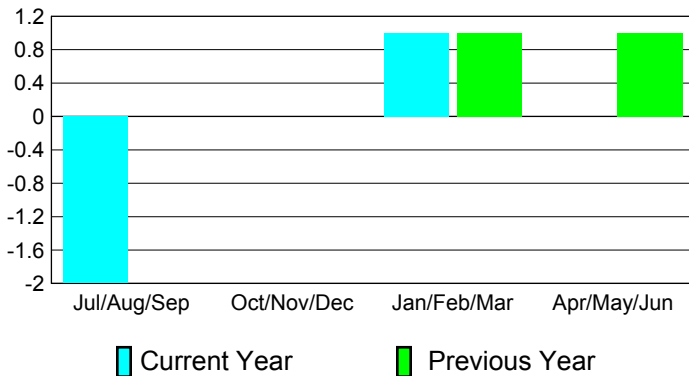

2010-2011 GMT Reports for District (or Undistricted) **District 310 A2**

GMT: **SOMSAKDI LOVISUTH**

Location: **THAILAND**

GMT CA: **5**

CLUBS

**Club Results
2010-2011**

**Clubs
2009-2010**

Month	New Club Goal	Actual New Clubs	Actual Dropped Clubs	Gain/Loss of Clubs	Gain/Loss of Clubs
Jul/Aug/Sep	0	0	-2	-2	0
Oct/Nov/Dec	0	0	0	0	0
Jan/Feb/Mar	0	1	0	1	1
Apr/May/June	0	0	0	0	1
Totals	0	1	-2	-1	2

Club Results 2010-2011

Goal, New, Dropped, Gain/Loss

Comparison of Club Gain/Loss

Current Year Compared to the Previous Year

YTD Status Quo Clubs 2010-2011

Status Quo Clubs Compared to Status Quo Members

MEMBERSHIP

**Membership Results
2010-2011**

**Membership
2009-2010**

Month	Net Memb Goal	Actual New Memb	Actual Dropped Memb	Gain/Loss of Memb	Gain/Loss of Memb
Jul/Aug/Sep	0	21	-17	4	14
Oct/Nov/Dec	0	114	-56	58	-31
Jan/Feb/Mar	0	44	-8	36	65
Apr/May/June	0	51	-107	-56	-55
Totals	0	230	-188	42	-7

Membership Results 2010-2011

Goal, New, Dropped, Gain/Loss

Comparison of Membership Gain/Loss

Current Year Compared to the Previous Year

Gender Comparison 2010-2011

Male

Female