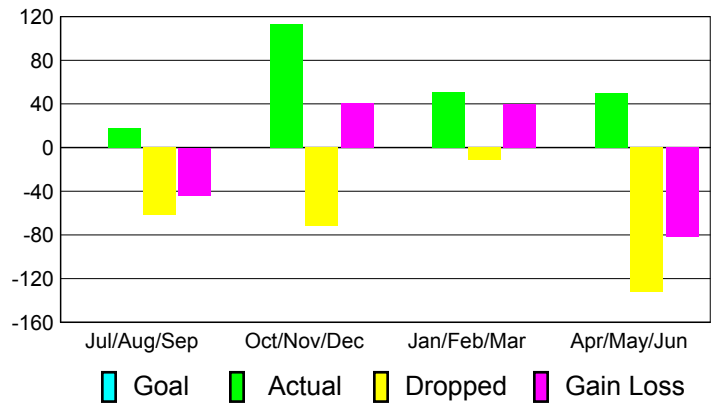

Membership Results 2010-2011

Goal, New, Dropped, Gain/Loss

Comparison of Membership Gain/Loss

Current Year Compared to the Previous Year