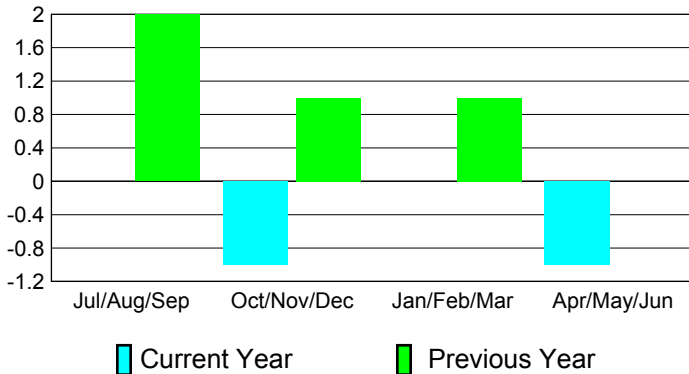

2010-2011 GMT Reports for District (or Undistricted) **District 310 E**

GMT: **SOMSAKDI LOVISUTH**

Location: **THAILAND**

GMT CA: **5**

CLUBS

Club Results
2010-2011

Clubs
2009-2010

Month	New Club Goal	Actual New Clubs	Actual Dropped Clubs	Gain/Loss of Clubs	Gain/Loss of Clubs
Jul/Aug/Sep	0	0	0	0	2
Oct/Nov/Dec	0	0	-1	-1	1
Jan/Feb/Mar	0	0	0	0	1
Apr/May/Jun	0	0	-1	-1	0
Totals	0	0	-2	-2	4

Club Results 2010-2011

Goal, New, Dropped, Gain/Loss

Comparison of Club Gain/Loss

Current Year Compared to the Previous Year

YTD Status Quo Clubs 2010-2011

Status Quo Clubs Compared to Status Quo Members

MEMBERSHIP

Membership Results
2010-2011

Membership
2009-2010

Month	Net Memb Goal	Actual New Memb	Actual Dropped Memb	Gain/Loss of Memb	Gain/Loss of Memb
Jul/Aug/Sep	0	19	-8	11	42
Oct/Nov/Dec	0	31	-69	-38	3
Jan/Feb/Mar	0	33	-27	6	105
Apr/May/Jun	0	19	-92	-73	-113
Totals	0	102	-196	-94	37

Membership Results 2010-2011

Goal, New, Dropped, Gain/Loss

Comparison of Membership Gain/Loss

Current Year Compared to the Previous Year

Gender Comparison 2010-2011

Jul/Aug/Sep

Oct/Nov/Dec

Jan/Feb/Mar

Apr/May/Jun

Male

Female