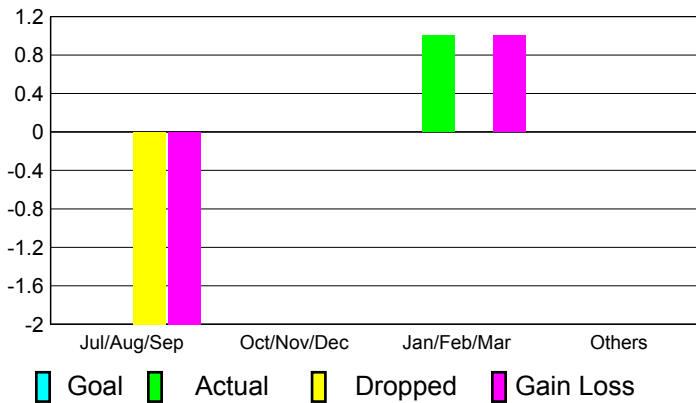

2010-2011 GMT Reports for District (or Undistricted) **District 310 A2**

GMT: **SOMSAKDI LOVISUTH**

Location: **THAILAND**

GMT CA: **5**

CLUBS

**Club Results
2010-2011**

**Clubs
2009-2010**

Month	New Club Goal	Actual New Clubs	Actual Dropped Clubs	Gain/Loss of Clubs	Gain/Loss of Clubs
Jul/Aug/Sep	0	0	-2	-2	0
Oct/Nov/Dec	0	0	0	0	0
Jan/Feb/Mar	0	1	0	1	1
Apr/May/June	0	0	0	0	1
Totals	0	1	-2	-1	2

Club Results 2010-2011

Goal, New, Dropped, Gain/Loss

Comparison of Club Gain/Loss

Current Year Compared to the Previous Year