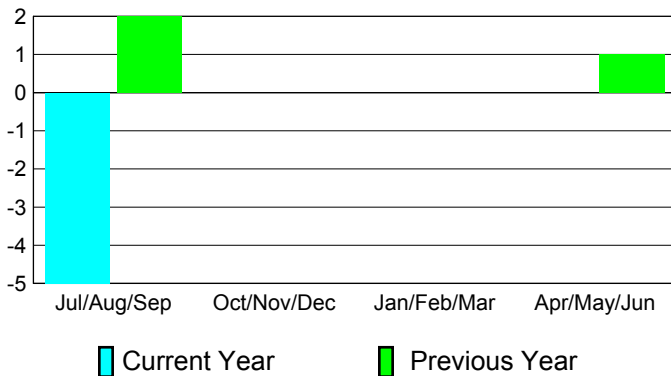

2010-2011 GMT Reports for District (or Undistricted) **District 310 D**

GMT: **SOMSAKDI LOVISUTH**

Location: **THAILAND**

GMT CA: **5**

CLUBS

Club Results
2010-2011

Clubs
2009-2010

Month	New Club Goal	Actual New Clubs	Actual Dropped Clubs	Gain/Loss of Clubs	Gain/Loss of Clubs
Jul/Aug/Sep	0	0	-5	-5	2
Oct/Nov/Dec	0	2	-2	0	0
Jan/Feb/Mar	0	0	0	0	0
Apr/May/June	0	0	0	0	1
Totals	0	2	-7	-5	3

Club Results 2010-2011

Goal, New, Dropped, Gain/Loss

Comparison of Club Gain/Loss

Current Year Compared to the Previous Year

YTD Status Quo Clubs 2010-2011

Status Quo Clubs Compared to Status Quo Members

MEMBERSHIP

Membership Results
2010-2011

Membership
2009-2010

Month	Net Memb Goal	Actual New Memb	Actual Dropped Memb	Gain/Loss of Memb	Gain/Loss of Memb
Jul/Aug/Sep	0	18	-62	-44	104
Oct/Nov/Dec	0	113	-72	41	-21
Jan/Feb/Mar	0	51	-11	40	16
Apr/May/June	0	50	-132	-82	-144
Totals	0	232	-277	-45	-45

Membership Results 2010-2011

Goal, New, Dropped, Gain/Loss

Comparison of Membership Gain/Loss

Current Year Compared to the Previous Year

Gender Comparison 2010-2011

Jul/Aug/Sep

Oct/Nov/Dec

Jan/Feb/Mar

Apr/May/June

Male

Female