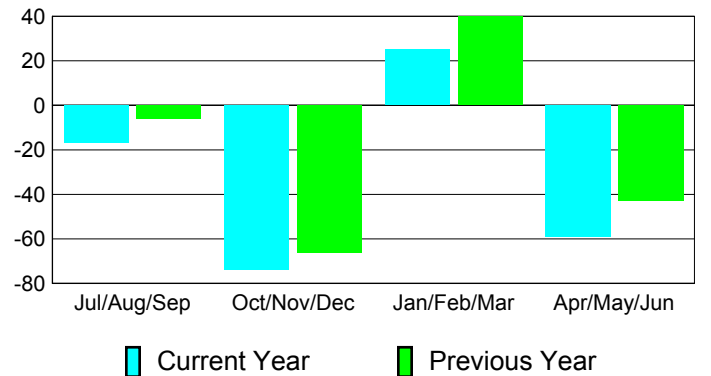

Membership Results
2010-2011

Membership
2009-2010

Month	Net Memb Goal	Actual New Memb	Actual Dropped Memb	Gain/Loss of Memb	Gain/Loss of Memb
Jul/Aug/Sep	0	21	-38	-17	-6
Oct/Nov/Dec	0	17	-91	-74	-66
Jan/Feb/Mar	0	41	-16	25	40
Apr/May/June	0	47	-106	-59	-43
Totals	0	126	-251	-125	-75

Membership Results 2010-2011

Goal, New, Dropped, Gain/Loss

Comparison of Membership Gain/Loss

Current Year Compared to the Previous Year

Gender Comparison 2010-2011

Jul/Aug/Sep

Oct/Nov/Dec

Jan/Feb/Mar